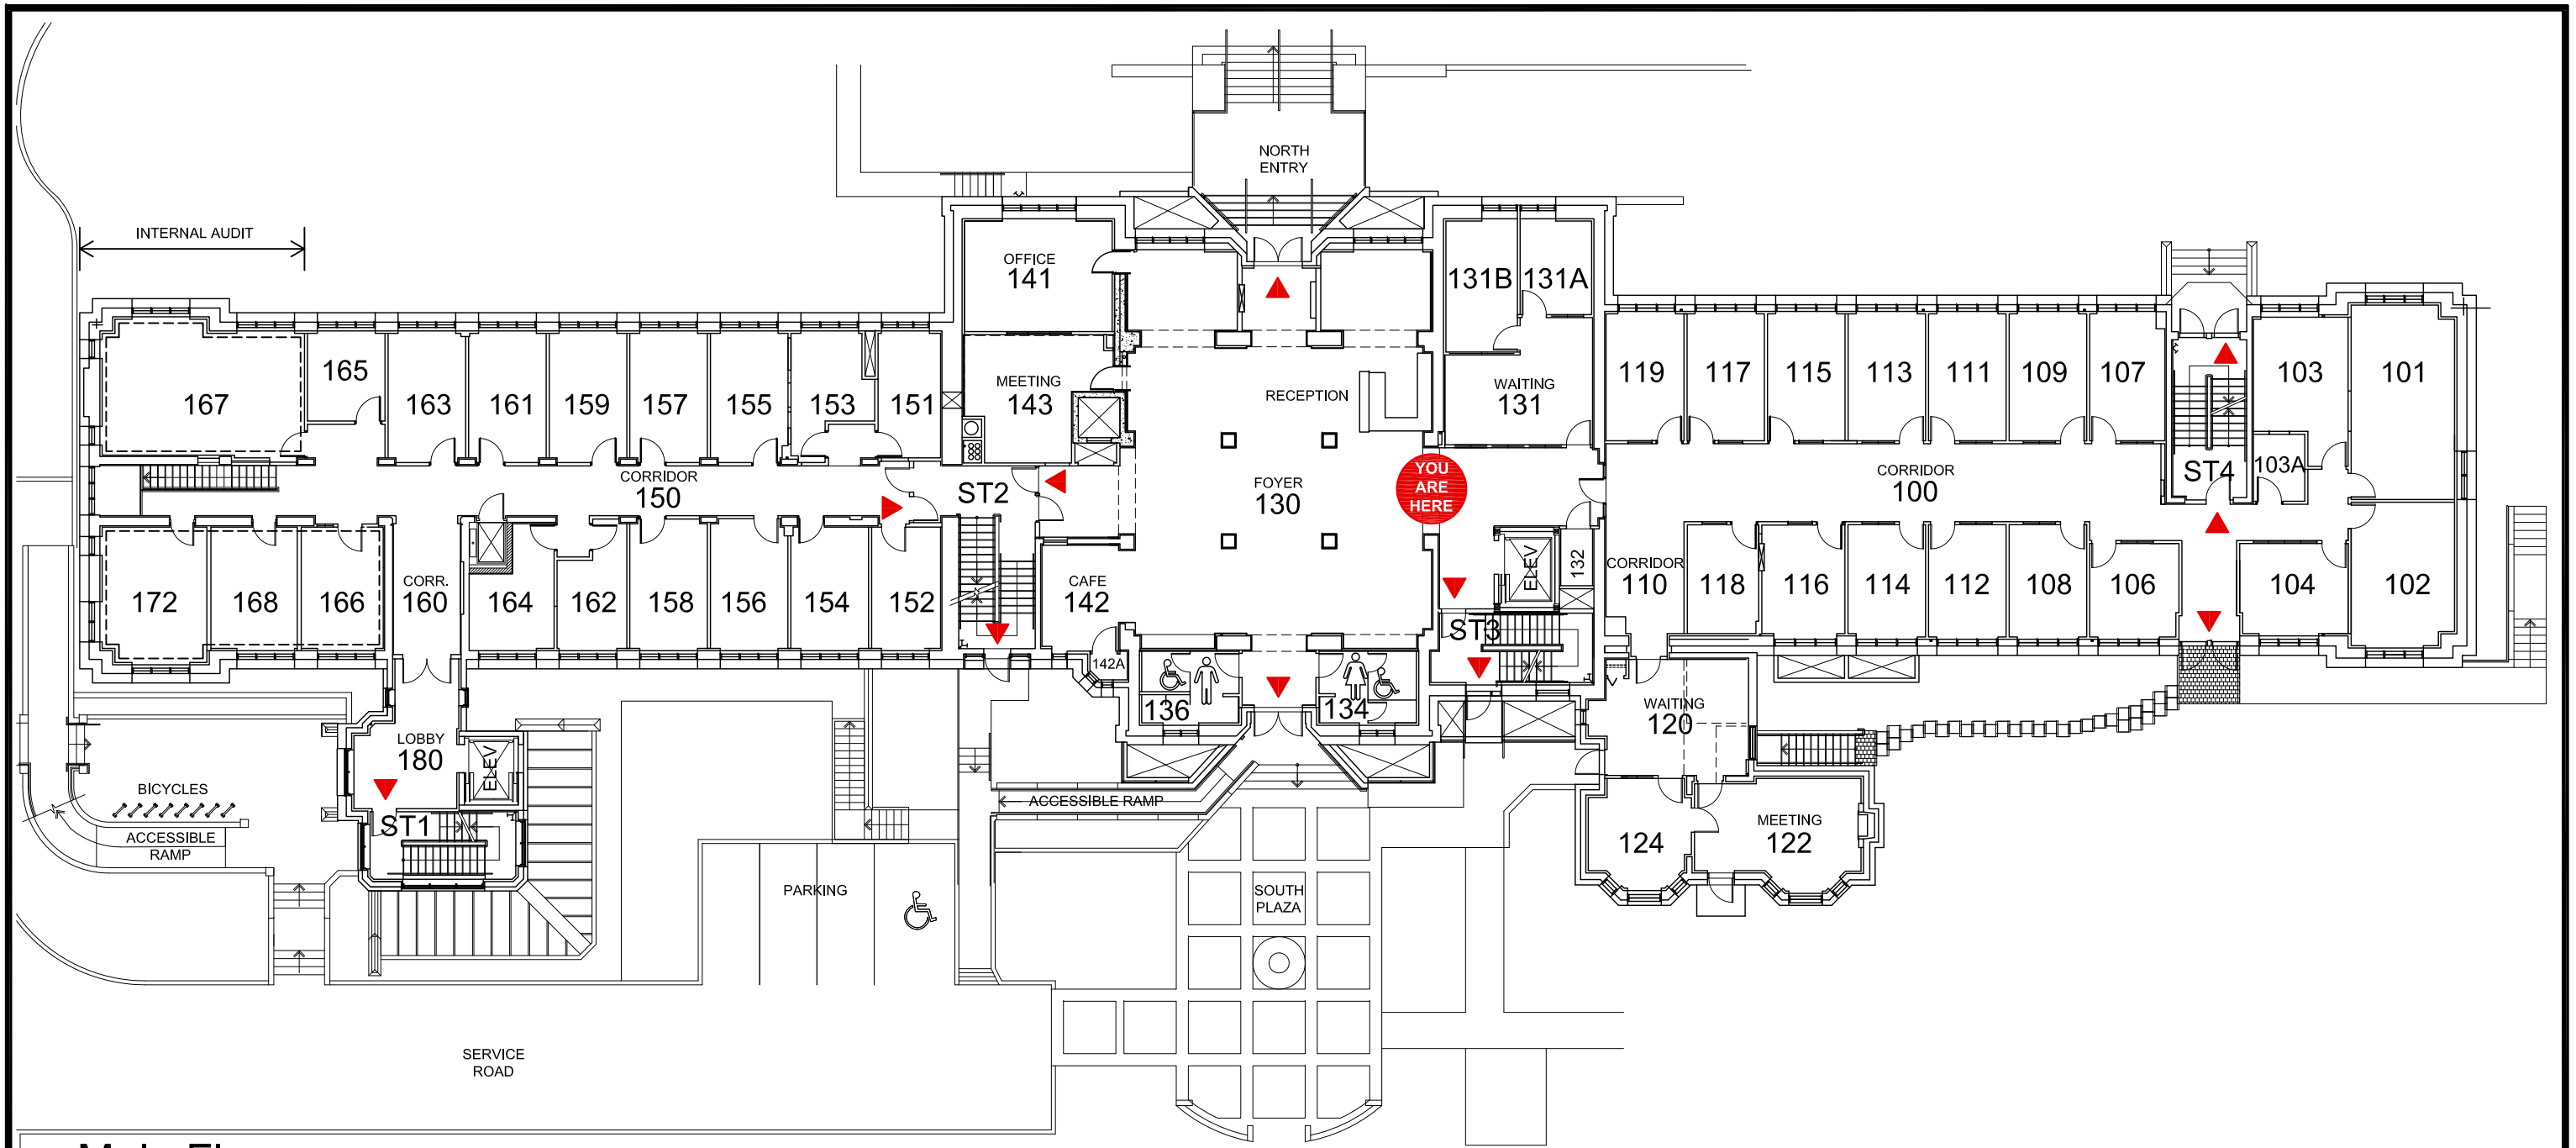

Main Floor

Vancouver School of Economics

IONA Building

- EMERGENCY EXIT
- FEMALE WASHROOM
- MALE WASHROOM
- ACCESSIBLE WASHROOM
- ELEVATOR